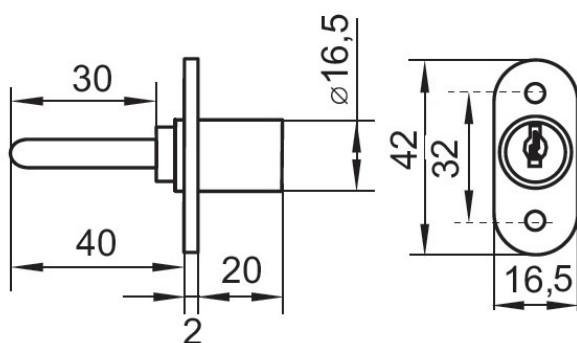

PRODUCT SHEET

Description:

Cent. Lock M1018, $\varnothing 16,5 \times 20 \text{mm}$, 40mm Tail, Black, #J11, CK SISO, W/Rosette but No Other Accessories, Key to Differ

Item number:

14.03.142-0

Units	Box	Carton	HS Code	Barcode
Pcs.	35	350	8301300000	 5704866035132

SISO A/S

Mileparken 11
DK-2740 Skovlunde
Denmark
VAT: DK 24786013

Phone +45 45 830 900

www.siso.dk
siso@siso.dk

Danske Bank
Nytorv Branch
Copenhagen
SWIFT: DABADKKK

Account no.
4180 3112 112936
IBAN Account
DK7230003112112936